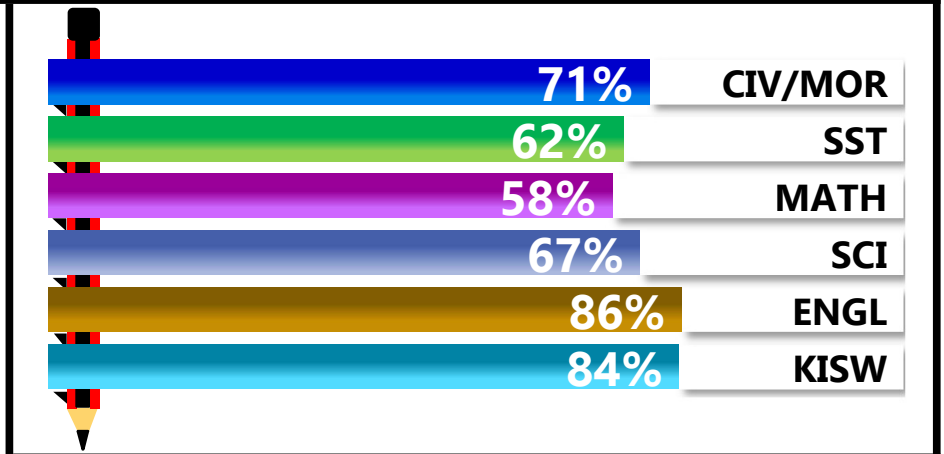

		<h1>ELITE DIGNITY</h1>			
REGION: DAR ES SALAAM		SCHOOL AVERAGE	214.2	OVERALL GRADE	
DISTRICT: KINONDONI				CATEGORY	
BELOW 40					

SUBJECT PERFORMANCE ANALYSIS

SUBJECT NAME	AVG	%	RNK
ENGLISH	42.8	86%	1
KISWAHILI	42.2	84%	2
CIVIC & MORAL	35.5	71%	3
SCIENCE	33.7	67%	4
SOCIAL STUDIES	30.9	62%	5
MATHEMATICS	29.1	58%	6
BOYS/GIRLS PASS RATE			
	STD	AVG	%
BOYS	7	0.30	30%
GIRLS	17	0.70	70%