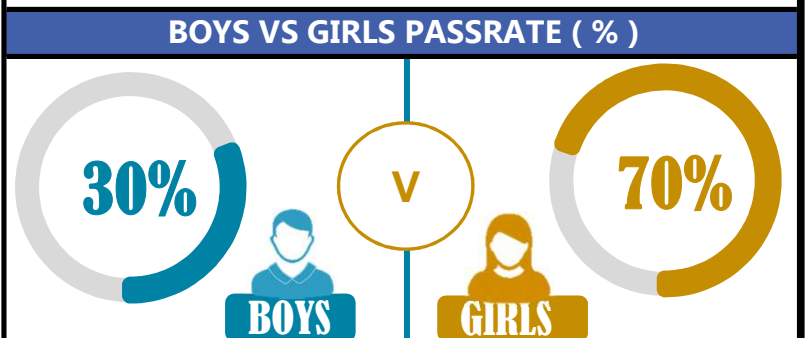

OVERALL PERFORMANCE ANALYSIS		
REGISTERED	24	100%
SEATED	23	96%
ABSENTEES	1	4%
PASSED	23	96%
FAILED	0	0%